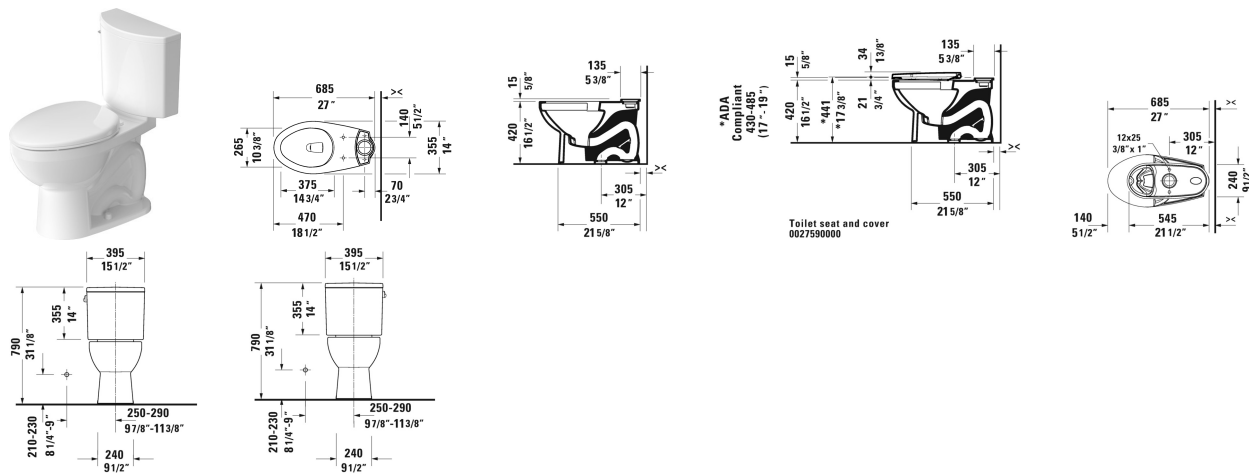

**Duravit No.1 Two-Piece toilet Duravit Rimless® ♿ # 2034010000**

| < 14" Inch > |

Two-Piece toilet Duravit Rimless®	Dimension	Weight	Order number
(without tank), syphonic, 12" rough-in, vertical outlet, WaterSense® listed, cUPC® listed*, 1.28 gpf			
<b>Colors</b>			
00 White			
<b>Variant</b>			
	14" x 27" Inch	67 lb	2034010000
<b>Infobox</b>			
* Complies with following standards: ASME A112.19.2/CSA B45.1 and ASME A112.19.14			
Mounting set for One-Piece and Two-Piece toilets, outlet 3/8" - male thread, wall connection 1/2" - female thread, 1/2", North American version	17 3/4" Inch	1.1 lb	001417
<b>Suitable products</b>			
Toilet seat and cover elongated, hinges plastic, with slow close,			006849
Tank for bottom left supply, WaterSense® listed, cUPC® listed*, 1.28 gpf, 15 1/2" x 14" Inch	15 1/2" x 14" Inch		095020

All drawings contain the necessary measurements which are subject to standard tolerances. They are stated in inch & mm and are non-binding. Exact measurements, in particular for customized installation scenarios, can only be taken from the finished ceramic piece.